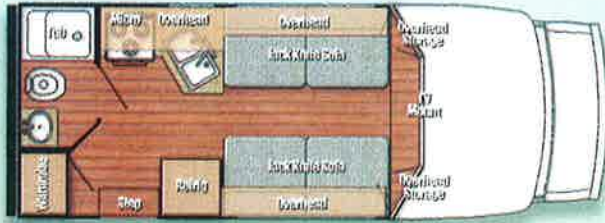

Our Interior Designer's creative touch is clearly visible in the choices of fabrics, flooring, window treatments, cabinetry and countertops of your new BT Cruiser. The result: Stylish, relaxing interiors that are both durable and beautiful.

5210